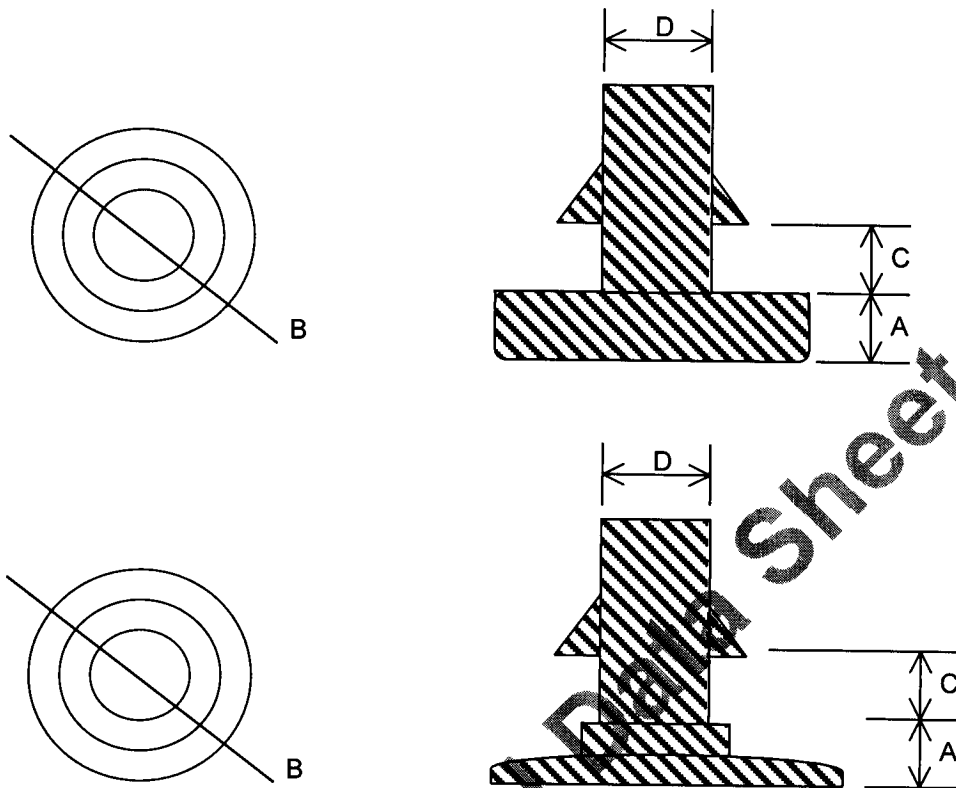

Easy Fit Cabinet Feet

A range of black rubber cabinet feet with tabs which are simply pulled through a hole and lock into place for easy and fast fitting. The range includes a foot in the style of a suction cup which can offer temporary fixing to smooth surfaces.

Type	Dimension (mm)			
	A	B	C	D
MI-4007	3.5	Ø9	2	Ø3.2
MI-4008	3.6	Ø11	2	Ø4
MI-2003	5.5	Ø16	2.5	Ø3.5
MI-3003	8.0	Ø20	2.5	Ø5.5

P.